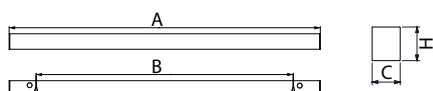

X-WALL K9 LED COMPACT

Wymiary / Dimensions / Размеры

Φ [mm]	A (mm)	B (mm)	C (mm)	H (mm)
2000	575	380	50	60

X-WALL K9 LED COMPACT

17 W

LED

2000

840